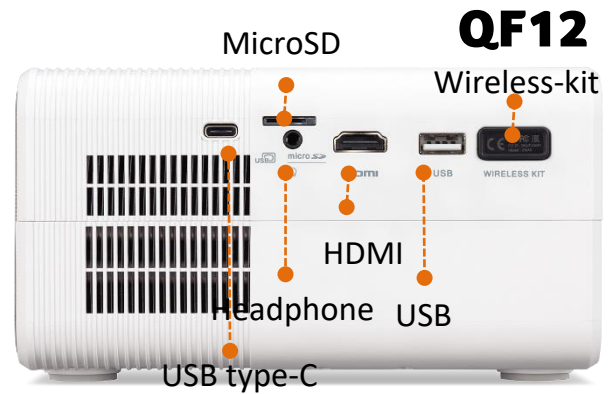

Model name	QF12
Display panel	Single LCD
Light source	LED
Resolution	Native 1080p (1,920 x 1,080) Maximum UXGA (1600X1200) & WUXGA(1920x1200)
Brightness	5,000 Lumens (LED brightness) 100 Lumens (Standard)
Aspect ratio	16:9 (Native), 4:3 (Supported)
Contrast ratio	1,000:1
Throw ratio	1:1.3(70" @2.06m)
Projection lens	F =2.9, Manual Focus
Keystone	+/-30° (Vertical, Auto, Manual), +/- 10° (horizontal, Auto, Manual)
Lamp life	50,000 Hours (standard)
Input interface	HDMI (Video, Audio, HDCP) x 1 MicroSD x 1 USB (Wireless dongle, Type A) x 1 USB Type-C x 1 (DP Display & Charge)
Output interface	DC Out (5V/0.5A, USB Type A) x 1 Headphone Out (Stereo mini jack) x 1
Power	DC input 19V via a 65W power adapter (AC input 100~240V, 50/60 Hz to DC 19V)
Dimensions	232 x 168 x 92 mm(9.1" x 6.6" x 3.6") (w/feet)
Weight	1.3 kg (2.87 lbs)

Feature Highlights

Expressive display

- FHD resolution
- LED light source
- 5,000 lumens LED light source 100 lumens brightness
- User-friendly UI
- 1080p 75Hz Compatible
- Variable Refresh Rates⁷

Remarkable portability

- Compact & size-friendly
- Built-in Bluetooth speaker
- 5W x 1 built-in speaker
- Slot design for mobile
- Instant on/off

Hassle-free projection

- Auto Portrait¹
- Wireless Projection²
- Screen Mirroring
- USB Type-C Display and Charge
- Mobile & PC USB display^{3,4,5,6}
- Multimedia playback
- 2D H/V Keystone correction
- 4-corner keystone

Eco-friendly functionality

- Up to 50,000 hours lamp life
- Mercury free

1- To project the portrait contents, pls. stand the projector with the holder.
2-Wireless dongle is required.
3-Android 5.0 or above
4-iOS 12 or above
5-Win10
6-Mac OS 10.14 or above
7-Supported source devices: PC with AMD graphic card & Xbox One/Series.

LED Light Source