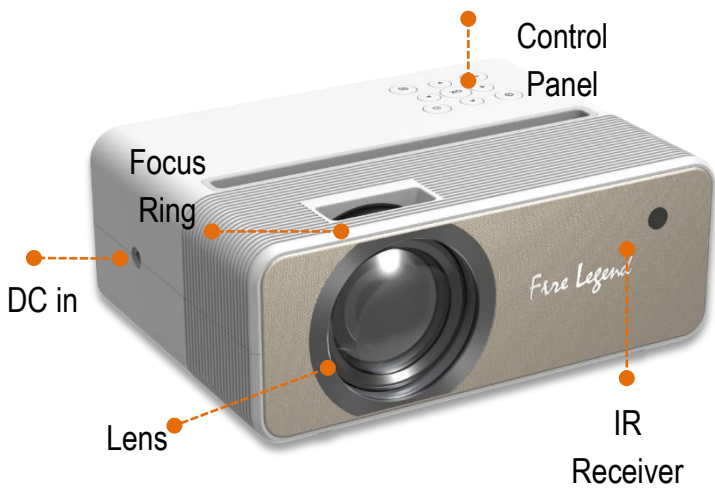

Model name	QF12
Display panel	Single LCD
Light source	LED
Resolution	Native 1080p (1,920 x 1,080) Maximum UXGA (1600X1200) & WUXGA(1920x1200)
Brightness	5,000 Lumens (LED brightness) 100 Lumens (Standard)
Aspect ratio	16:9 (Native), 4:3 (Supported)
Contrast ratio	1,000:1
Throw ratio	1:1.3(70" @2.06m)
Projection lens	F =2.9, Manual Focus
Keystone	+/-30° (Vertical, Auto, Manual), +/- 10° (horizontal, Auto, Manual)
Lamp life	50,000 Hours (standard)
Input interface	HDMI (Video, Audio, HDCP) x 1 MicroSD x 1 USB (Wireless dongle, Type A) x 1 USB Type-C x 1 (DP Display & Charge)
Output interface	DC Out (5V/0.5A, USB Type A) x 1 Headphone Out (Stereo mini jack) x 1
Power	DC input 19V via a 65W power adapter (AC input 100~240V, 50/60 Hz to DC 19V)
Dimensions	232 x 168 x 92 mm(9.1" x 6.6" x 3.6") (w/feet)
Weight	1.3 kg (2.87 lbs)

Feature Highlights

Expressive display

- FHD resolution
- LED light source
- 5,000 lumens LED light source 100 lumens brightness
- User-friendly UI
- 1080p 75Hz Compatible
- Variable Refresh Rates⁷

Remarkable portability

- Compact & size-friendly
- Built-in Bluetooth speaker
- 5W x 1 built-in speaker
- Slot design for mobile
- Instant on/off

Hassle-free projection

- Auto Portrait¹
- Wireless Projection²
- Screen Mirroring
- USB Type-C Display and Charge
- Mobile & PC USB display^{3,4,5,6}
- Multimedia playback
- 2D H/V Keystone correction
- 4-corner keystone

Eco-friendly functionality

- Up to 50,000 hours lamp life
- Mercury free

1- To project the portrait contents, pls. stand the projector with the holder.
2-Wireless dongle is required.
3-Android 5.0 or above
4-iOS 12 or above
5-Win10
6-Mac OS 10.14 or above
7-Supported source devices: PC with AMD graphic card & Xbox One/Series.

LED Light Source